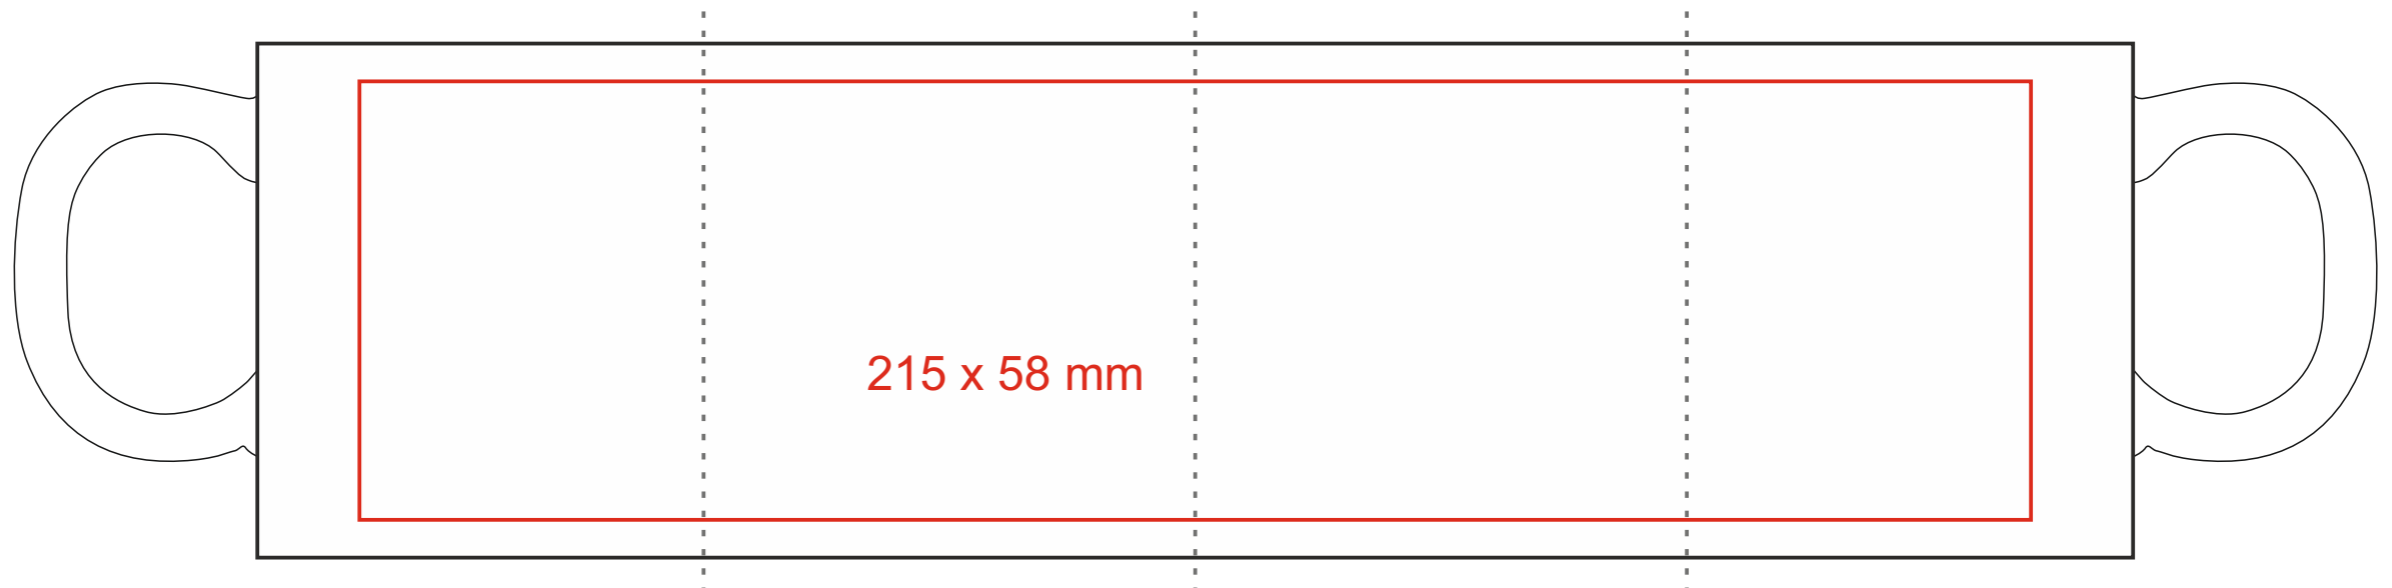

# M\_578 Valeo Art. Solid

220 ml / h: 68 mm / Ø 83 mm

\*In the case of projects for transfer print running outside of the standard print area, please contact our sales department.

[How to prepare print material](#)

meaning

— Master Sublimation