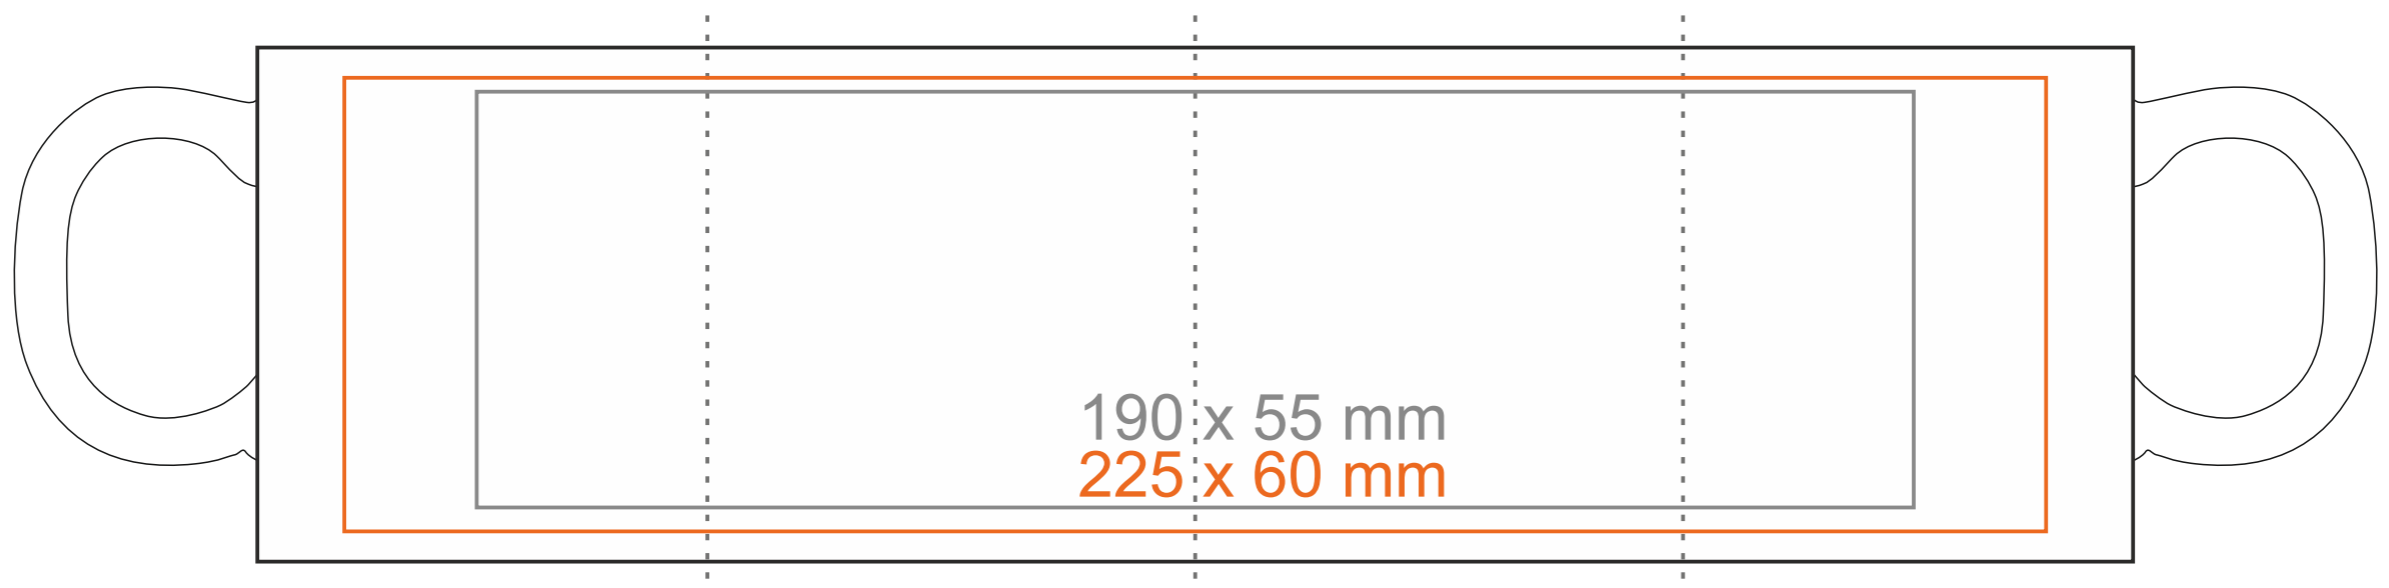

M_577 Valeo Set

220 ml / h: 68 mm / Ø 83 mm

Imprint on the handle
 Imprint on the inside
 Imprint on the bottom inside
 Imprint on the bottom outside

- 50 x 6 mm
- 40 x 20 mm
- Ø 30 mm
- Ø 55 mm

*In the case of projects for transfer print running outside of the standard print area, please contact our sales department.

[How to prepare print material](#)

meaning

- Transfer Print
- Sensitive Touch
- Direct Print