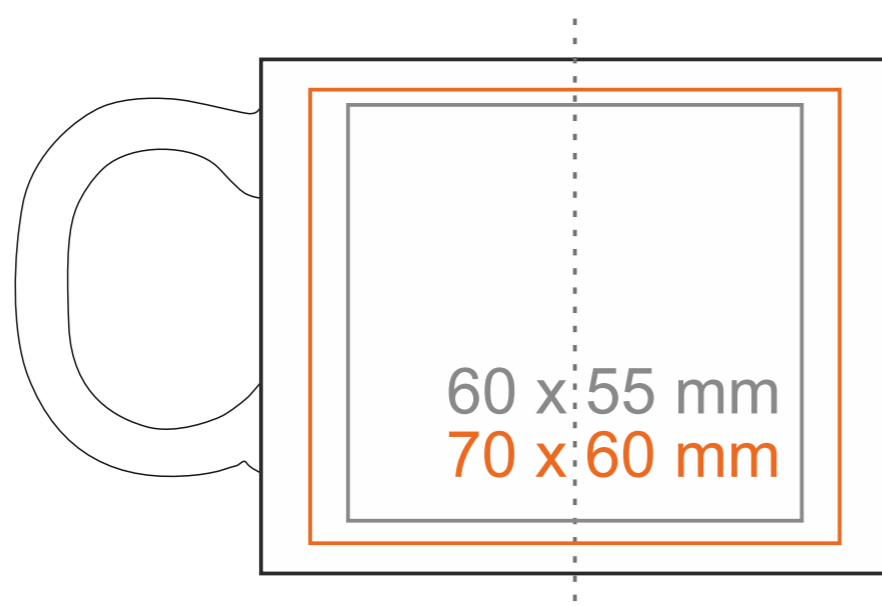

M_577 Valeo Set

220 ml / h: 68 mm / Ø 83 mm

Imprint on the handle
 Imprint on the inside
 Imprint on the bottom inside
 Imprint on the bottom outside

- 50 x 6 mm
- 40 x 20 mm
- Ø 30 mm
- Ø 55 mm

*In the case of projects for transfer print running outside of the standard print area, please contact our sales department.