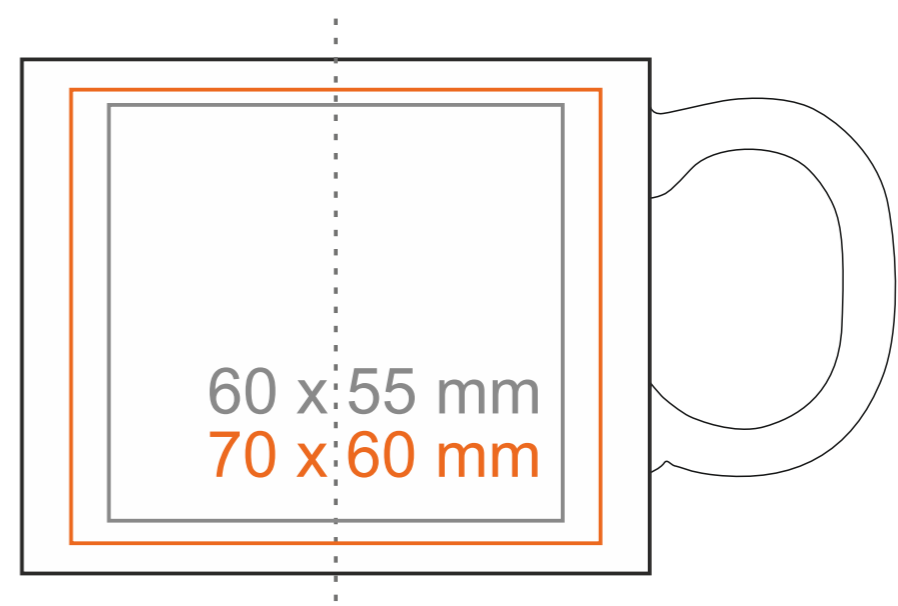

M_577 Valeo Set

220 ml / h: 68 mm / Ø 83 mm

Imprint on the handle
 Imprint on the inside
 Imprint on the bottom inside
 Imprint on the bottom outside

- 50 x 6 mm
- 40 x 20 mm
- Ø 30 mm
- Ø 55 mm

*In the case of projects for transfer print running outside of the standard print area, please contact our sales department.