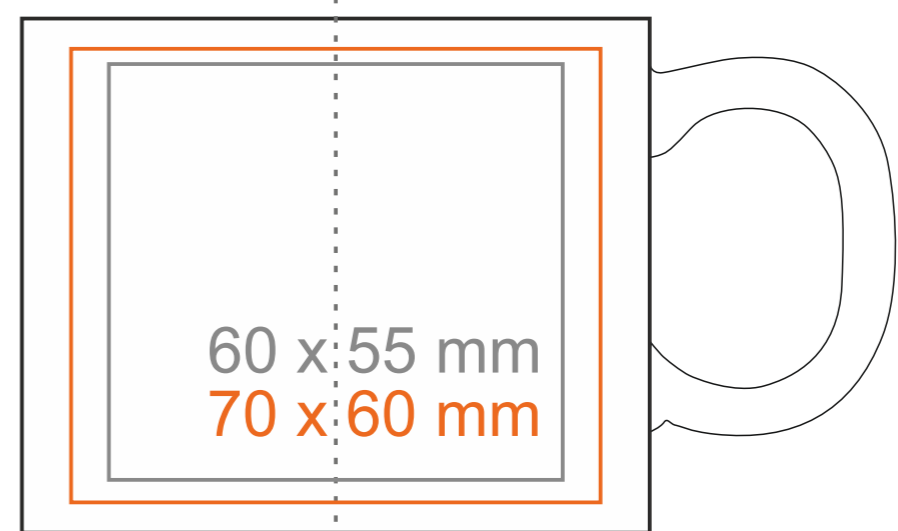

C_258 Valeo Set

220 ml / h: 68 mm / Ø 83 mm

Imprint on the handle
 Imprint on the inside
 Imprint on the bottom inside
 Imprint on the bottom outside

- 50 x 6 mm
- 40 x 20 mm
- Ø 30 mm
- Ø 55 mm

*In the case of projects for transfer print running outside of the standard print area, please contact our sales department.