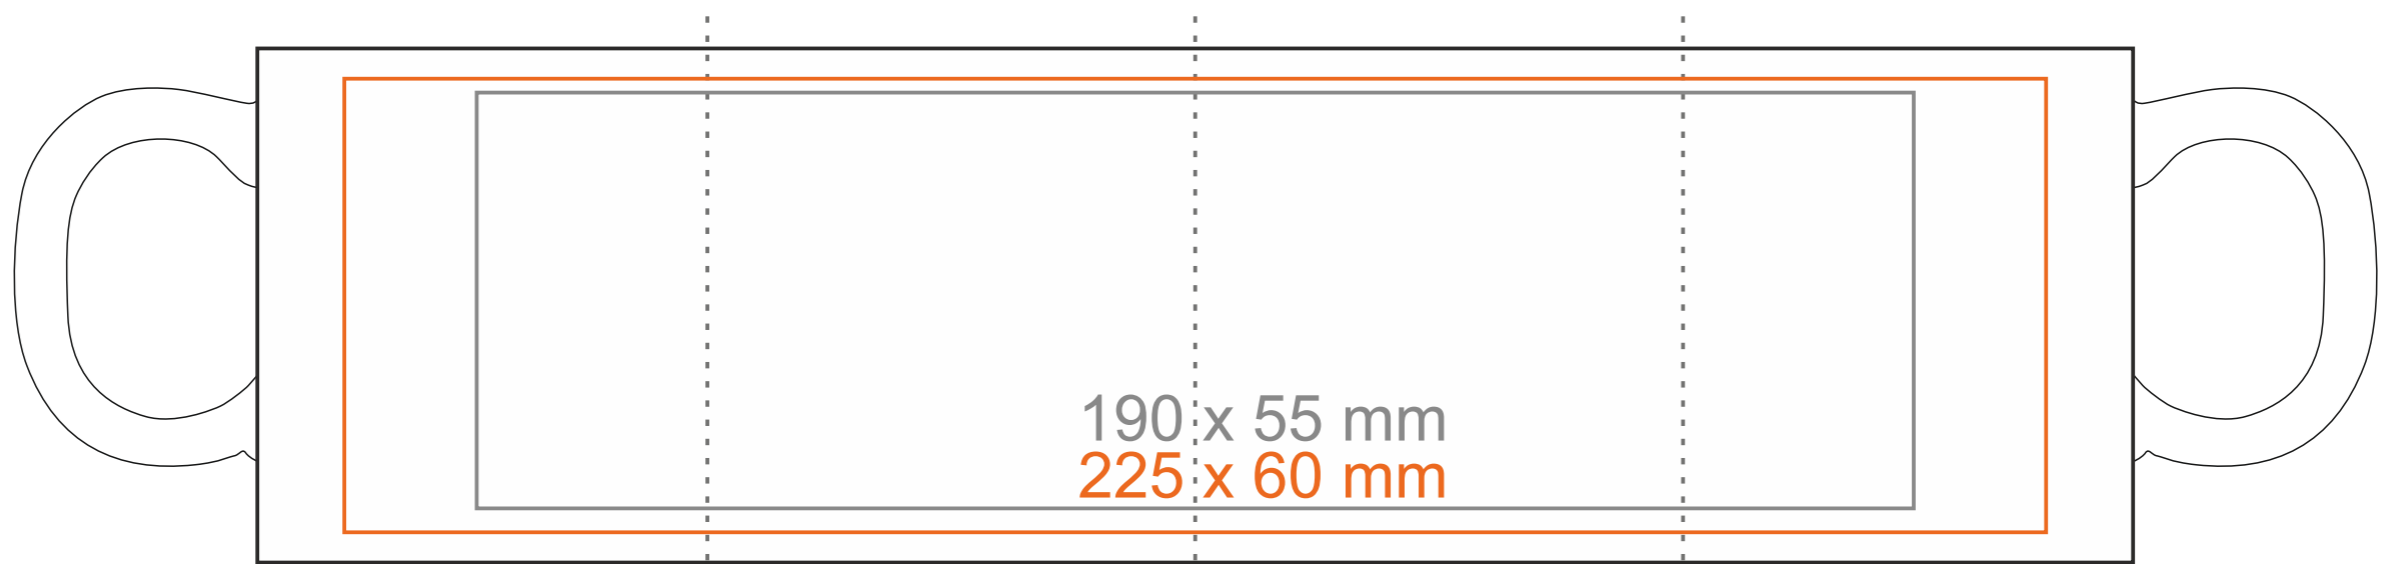

C_258 Valeo Set

220 ml / h: 68 mm / Ø 83 mm

Imprint on the handle
 Imprint on the inside
 Imprint on the bottom inside
 Imprint on the bottom outside

- 50 x 6 mm
- 40 x 20 mm
- Ø 30 mm
- Ø 55 mm

*In the case of projects for transfer print running outside of the standard print area, please contact our sales department.

[How to prepare print material](#)

meaning

- Transfer Print
- Sensitive Touch
- Direct Print