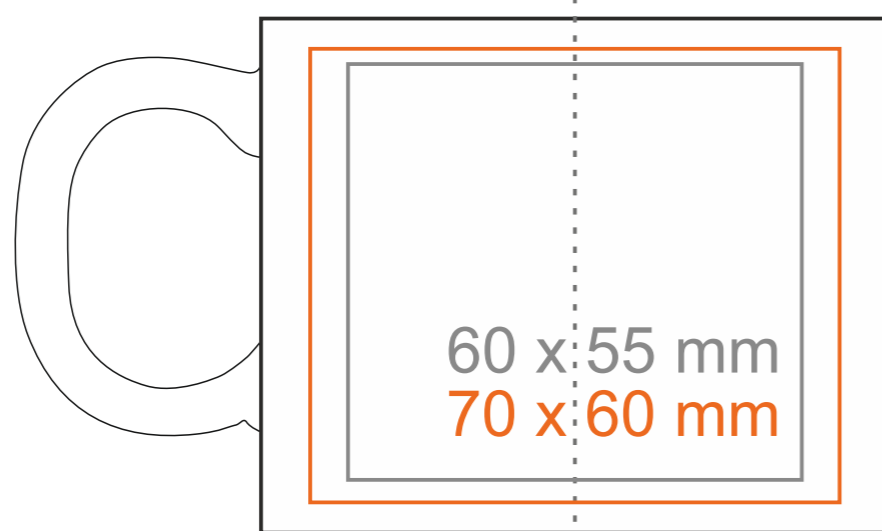

C_258 Valeo Set

220 ml / h: 68 mm / Ø 83 mm

Imprint on the handle
 Imprint on the inside
 Imprint on the bottom inside
 Imprint on the bottom outside

- 50 x 6 mm
- 40 x 20 mm
- Ø 30 mm
- Ø 55 mm

*In the case of projects for transfer print running outside of the standard print area, please contact our sales department.