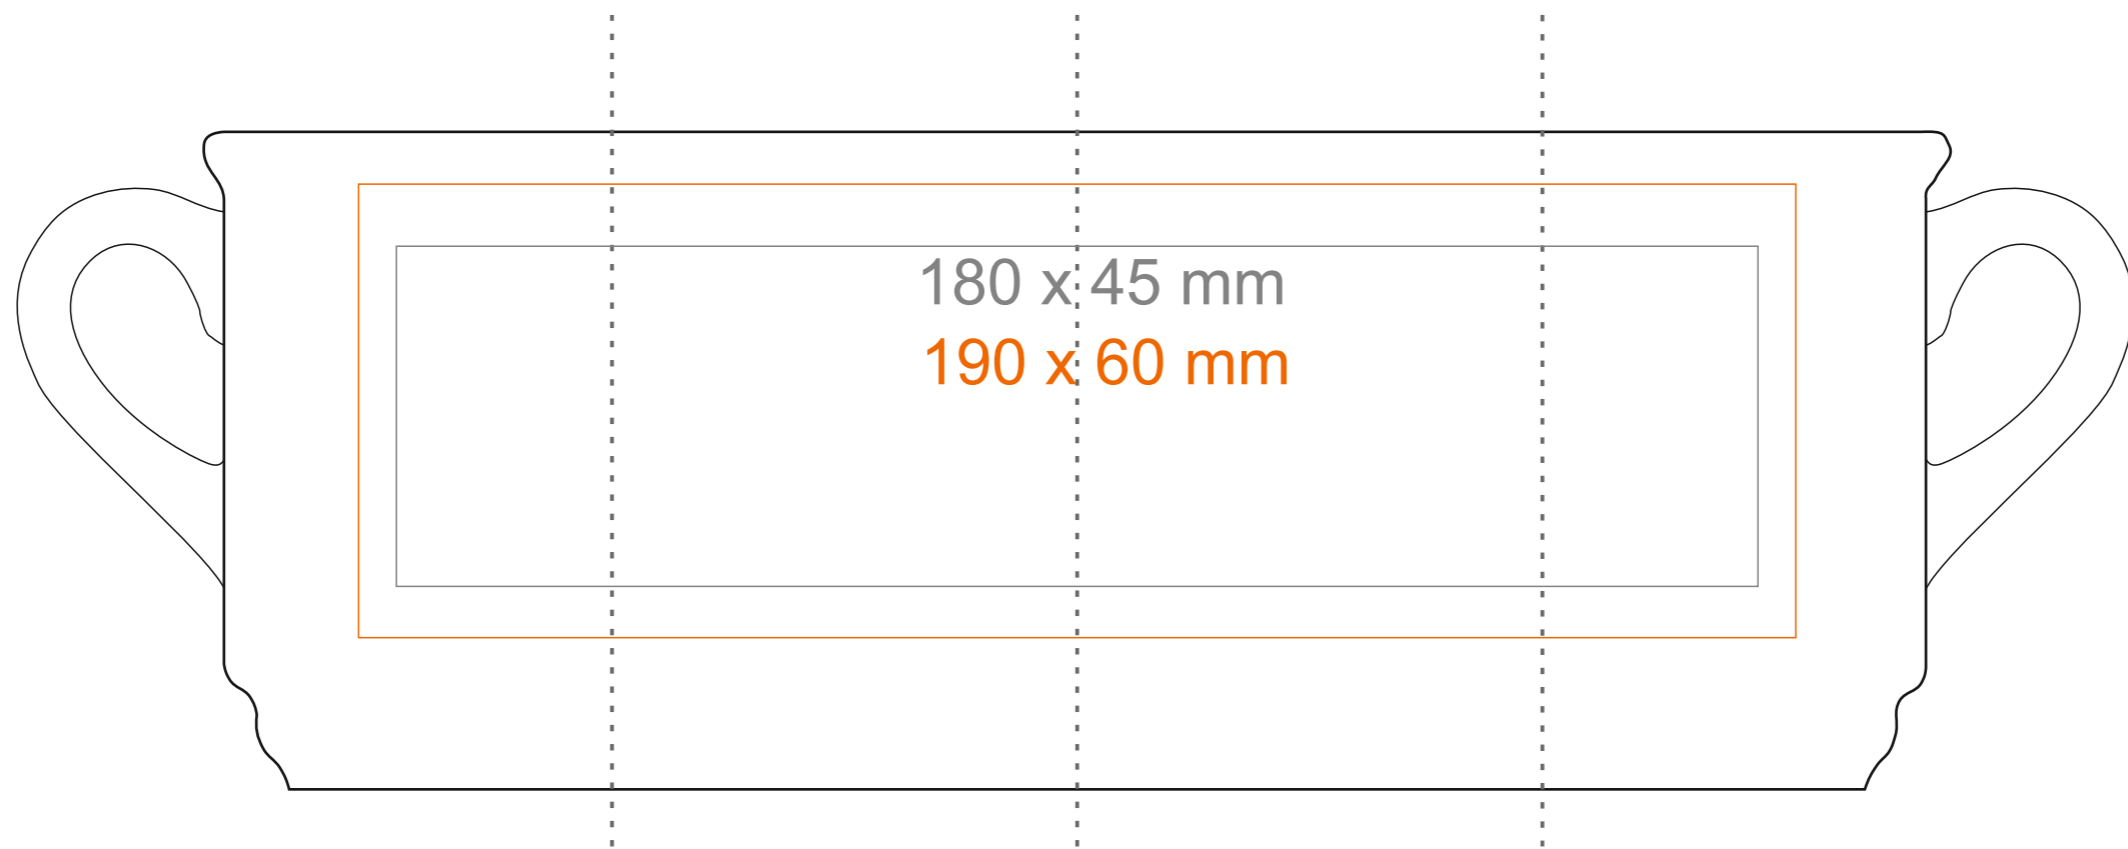

M_541 Claus

220 ml / h: 87 mm / Ø 80mm

- Imprint on the inside - 40 x 20 mm
- Imprint on the bottom inside - Ø 30 mm
- Imprint on the bottom outside - Ø 25 mm

*In the case of projects for transfer print running outside of the standard print area, please contact our sales department.

[How to prepare print material](#)

meaning

- Transfer Print
- Sensitive Touch
- Direct Print