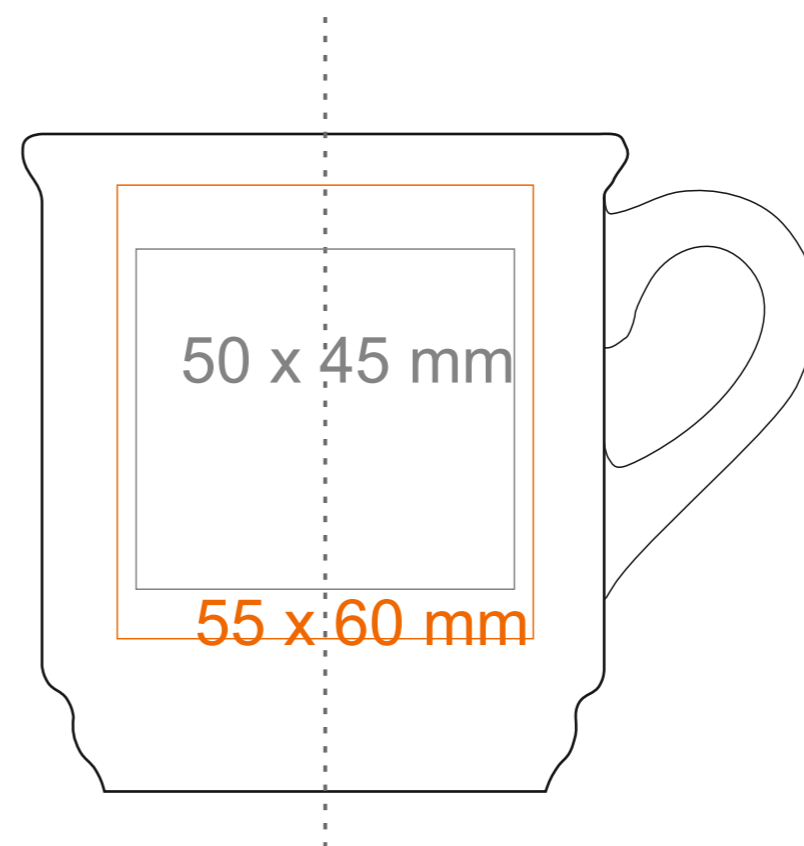

M_541 Claus

220 ml / h: 87 mm / Ø 80mm

- Imprint on the inside - 40 x 20 mm
- Imprint on the bottom inside - Ø 30 mm
- Imprint on the bottom outside - Ø 25 mm

*In the case of projects for transfer print running outside of the standard print area, please contact our sales department.