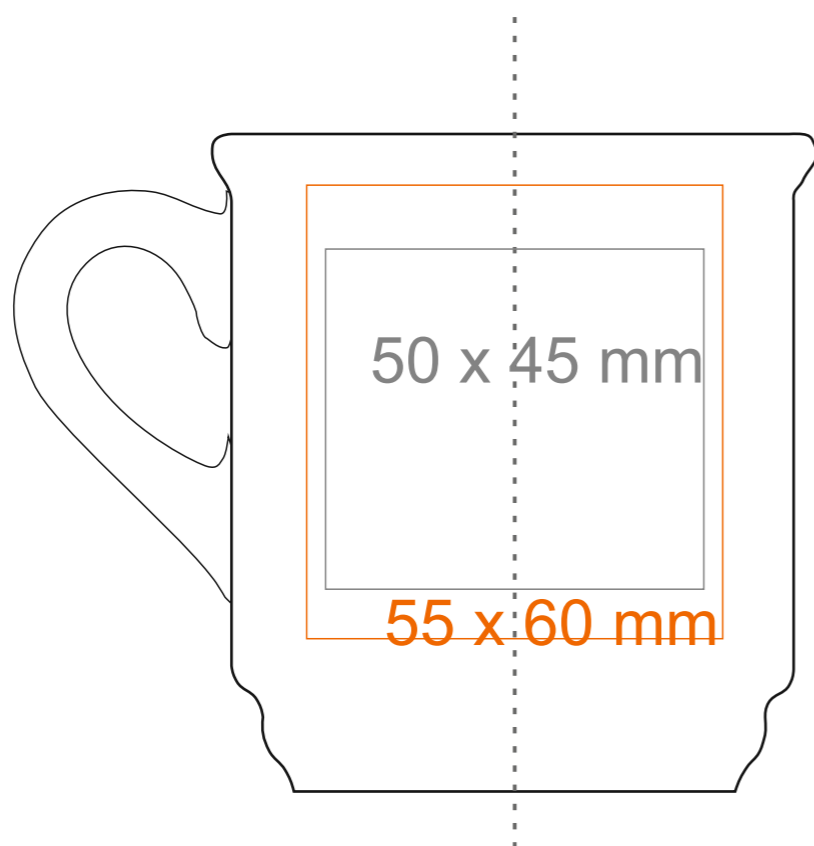

M_541 Claus

220 ml / h: 87 mm / Ø 80mm

- Imprint on the inside - 40 x 20 mm
- Imprint on the bottom inside - Ø 30 mm
- Imprint on the bottom outside - Ø 25 mm

*In the case of projects for transfer print running outside of the standard print area, please contact our sales department.