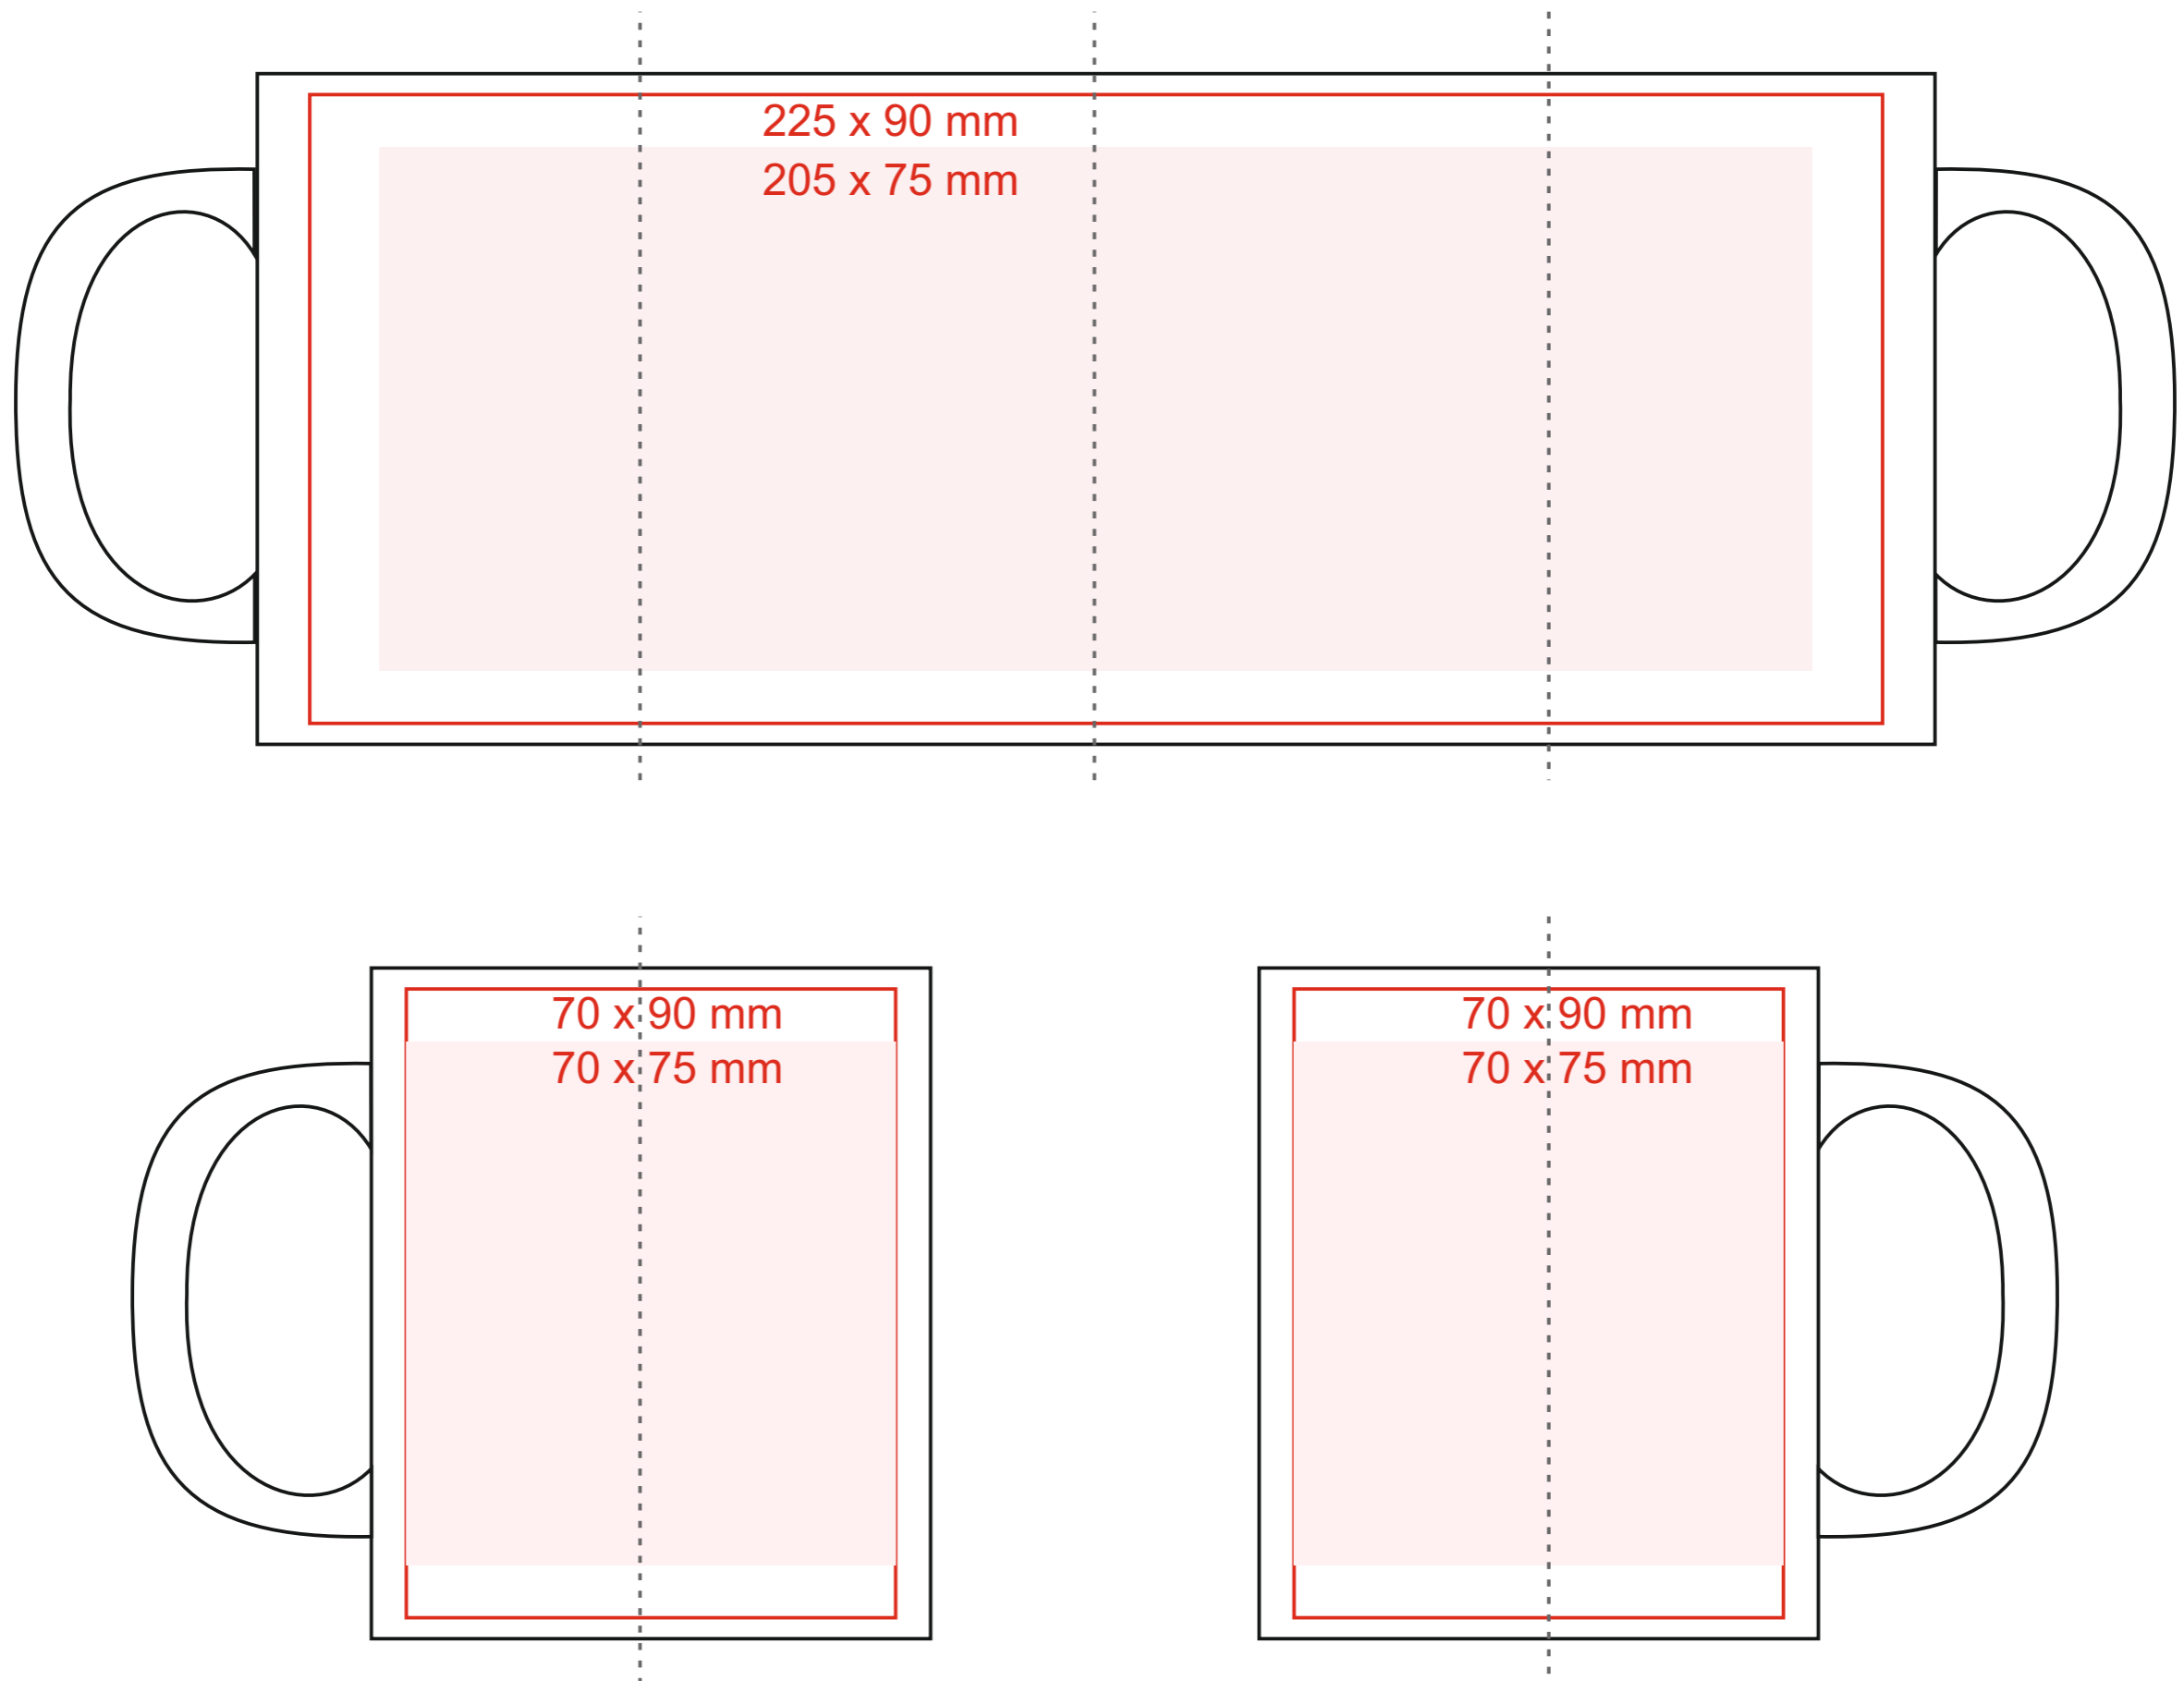

M_522 Tomek Magic Satin

320 ml / h: 95 mm / Ø 81 mm

[How to prepare print material](#)

meaning

- Sublimation printing, digital quality (maximum area printing)
- Sublimation printing, project with small elements (safe area printing for small elements and texts)