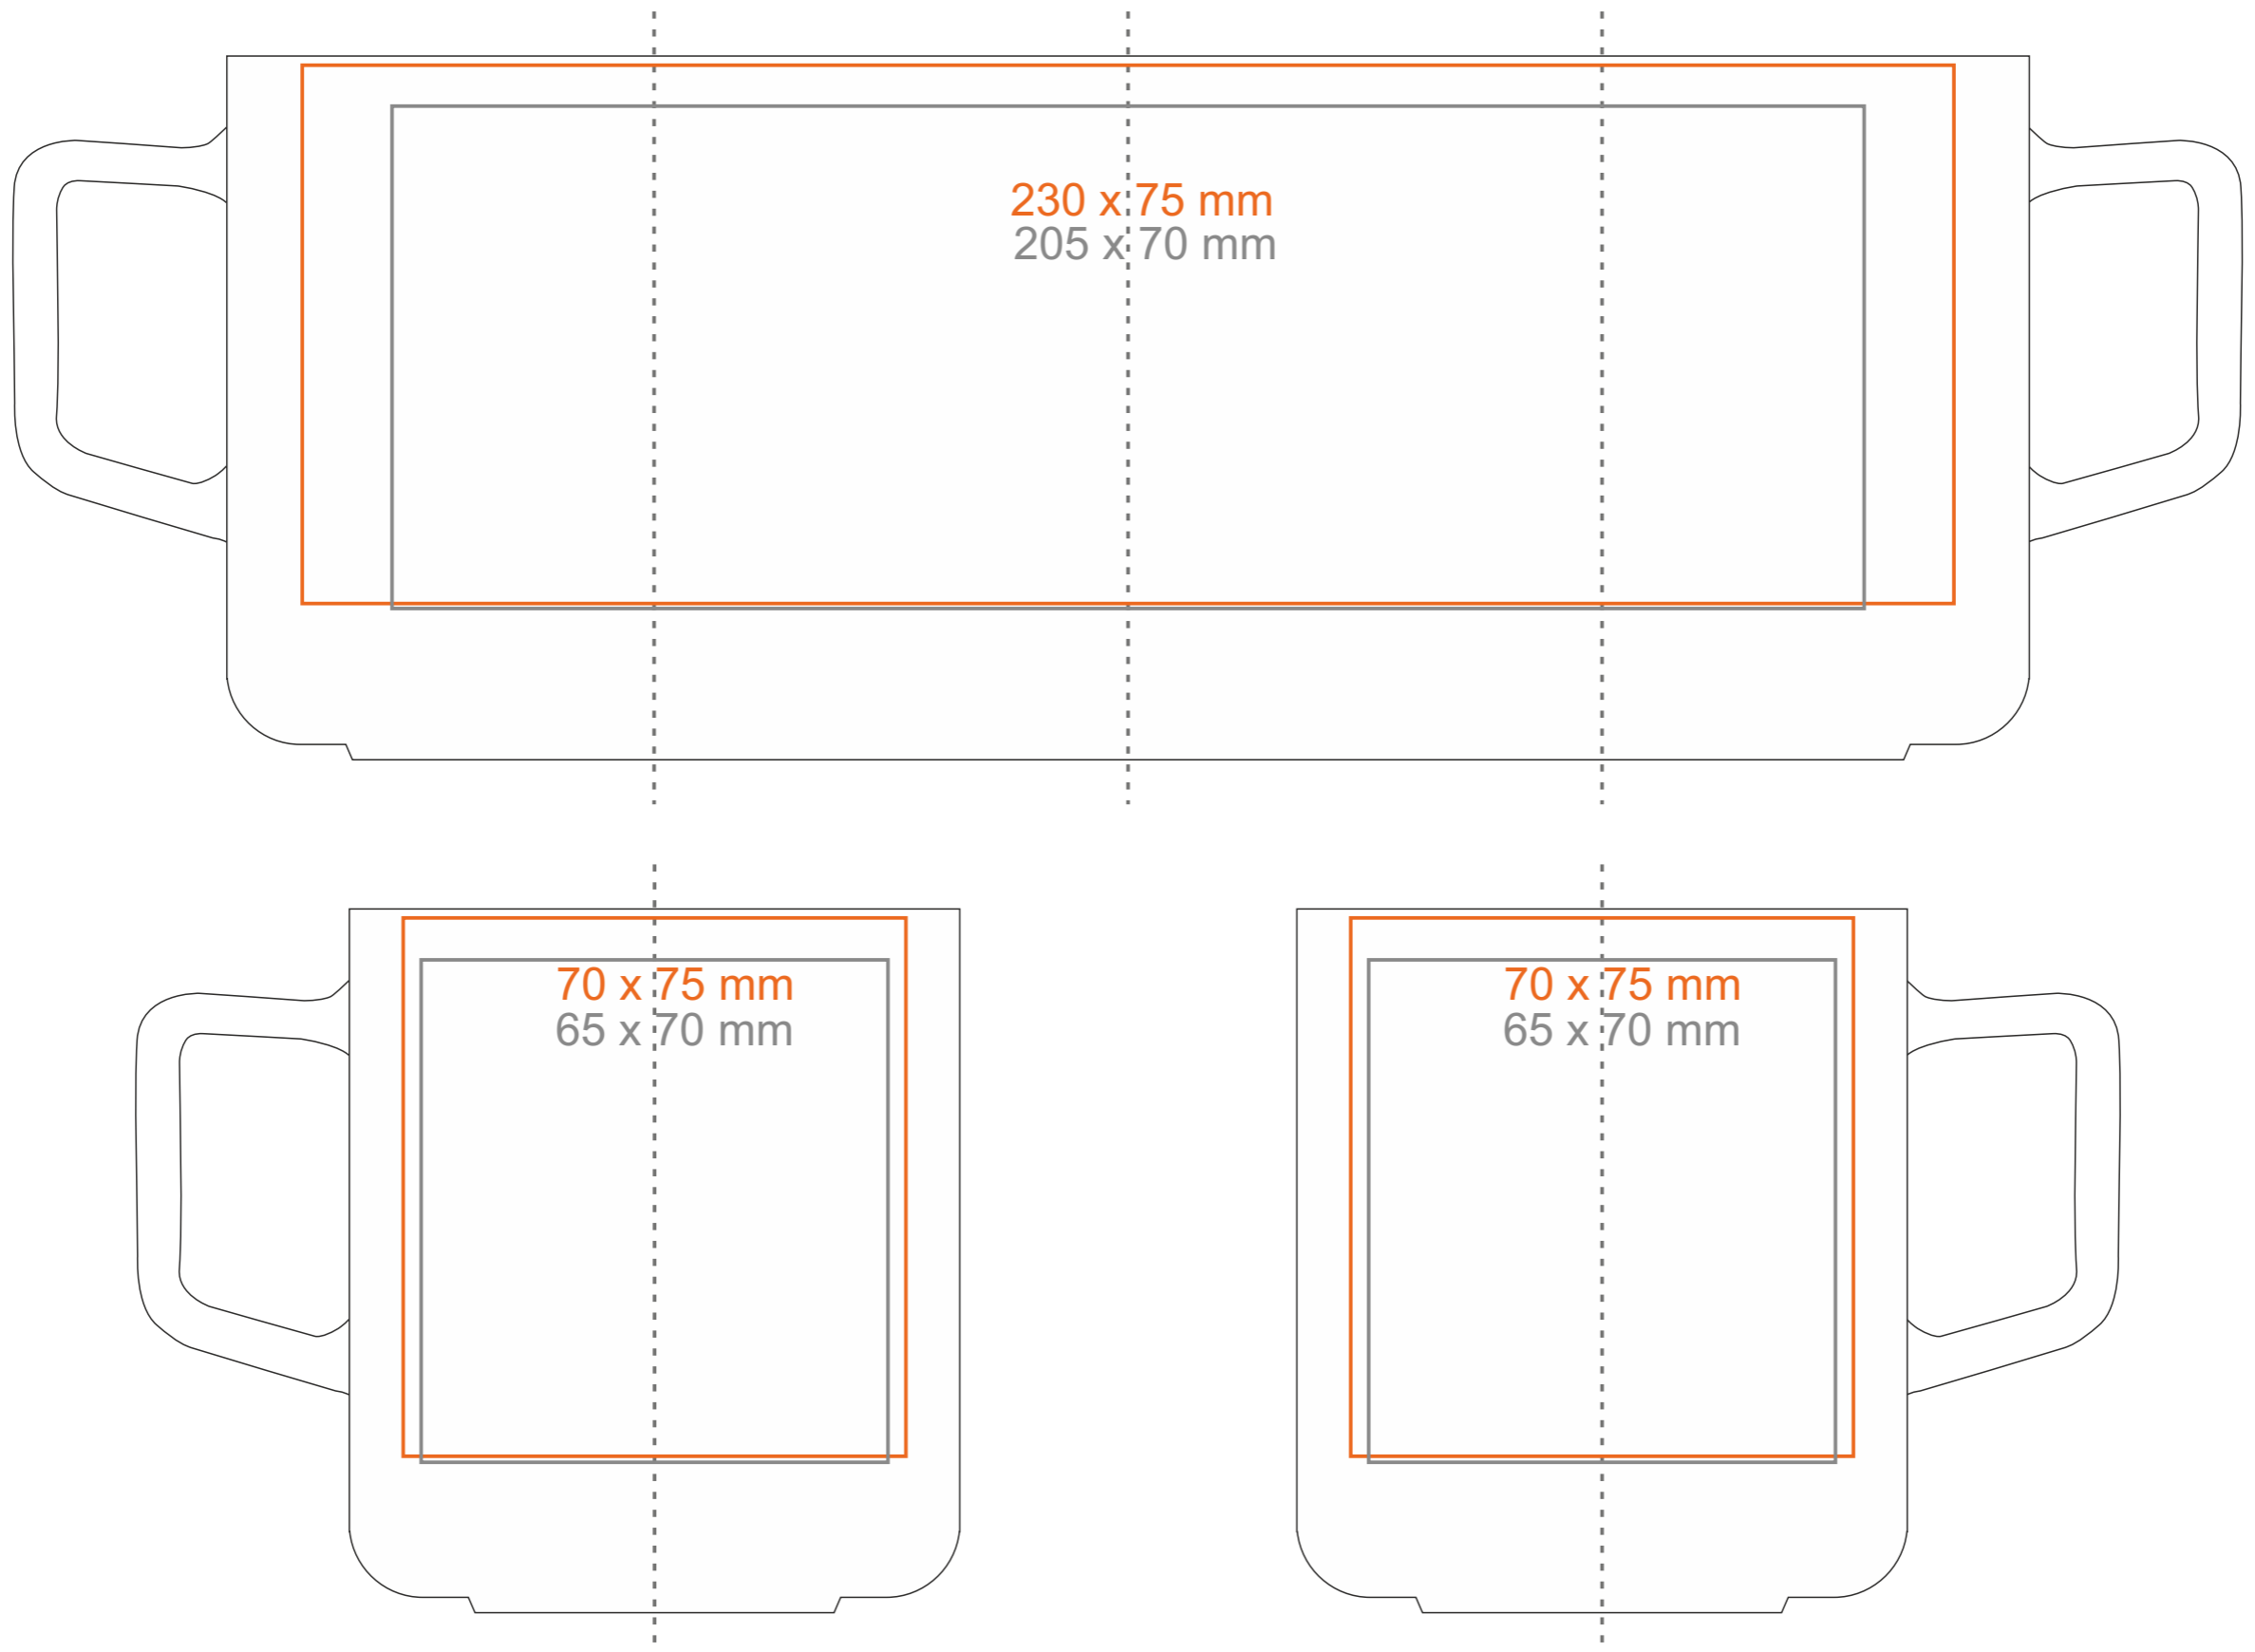

M_505 Horizon

350 ml / h: 98 mm / Ø 85 mm

- Imprint on the handle - 90 x 10 mm
- Imprint on the inside - 50 x 20 mm
- Imprint on the bottom inside - Ø 45 mm
- Imprint on the bottom outside - Ø 25 mm

*In the case of projects for transfer print running outside of the standard print area, please contact our sales department.

[How to prepare print material](#)

meaning

- Transfer Print
- Sensitive Touch
- Direct Print